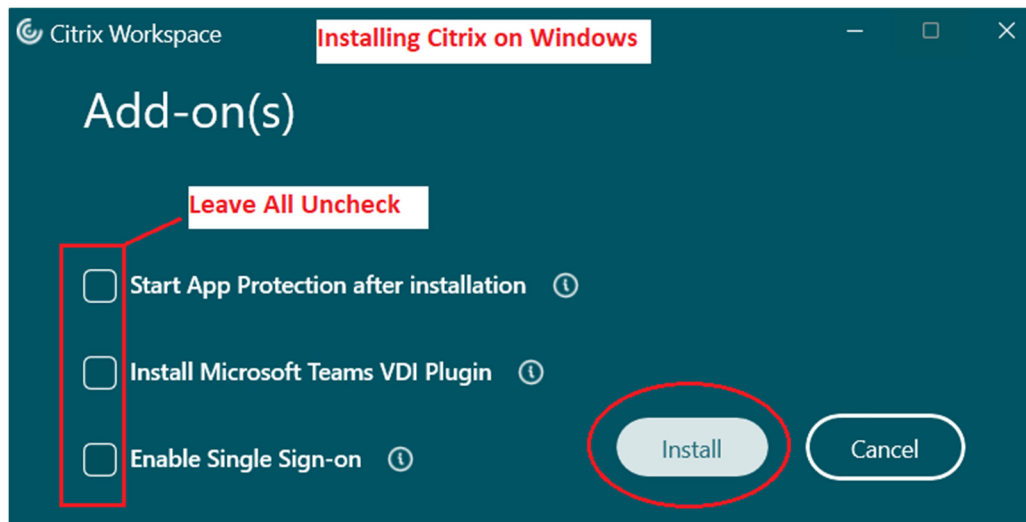

Citrix Workspace app for Windows LTSR 2402 Cumulative Update 4 Hotfix 1

Citrix Workspace™ app for Windows LTSR 2402 Cumulative Update 4 Hotfix 1

Aug 22, 2025
405 MB (-.exe) [Download File](#)

Version: 24.2.4001.1 (2402.4001)

Checksums
SHA-256-23211338E787305CC4044DB4CD9123FAFE09983BFA5579929B8C03C459484A14

Download the file from the link - [Citrix Workspace App 2402.4001 HotFix for Windows](#).

For Personal computers, download the file to your downloads folder and then run the program. Wait up to 1-2 minutes to see the first prompt. Select **Agree** and follow the prompts.